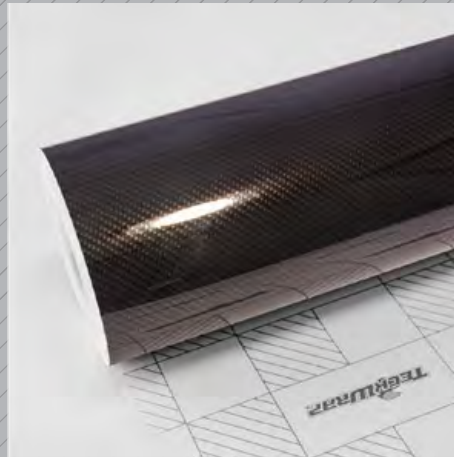

CERAMIC CARBON
SKU: RCF03